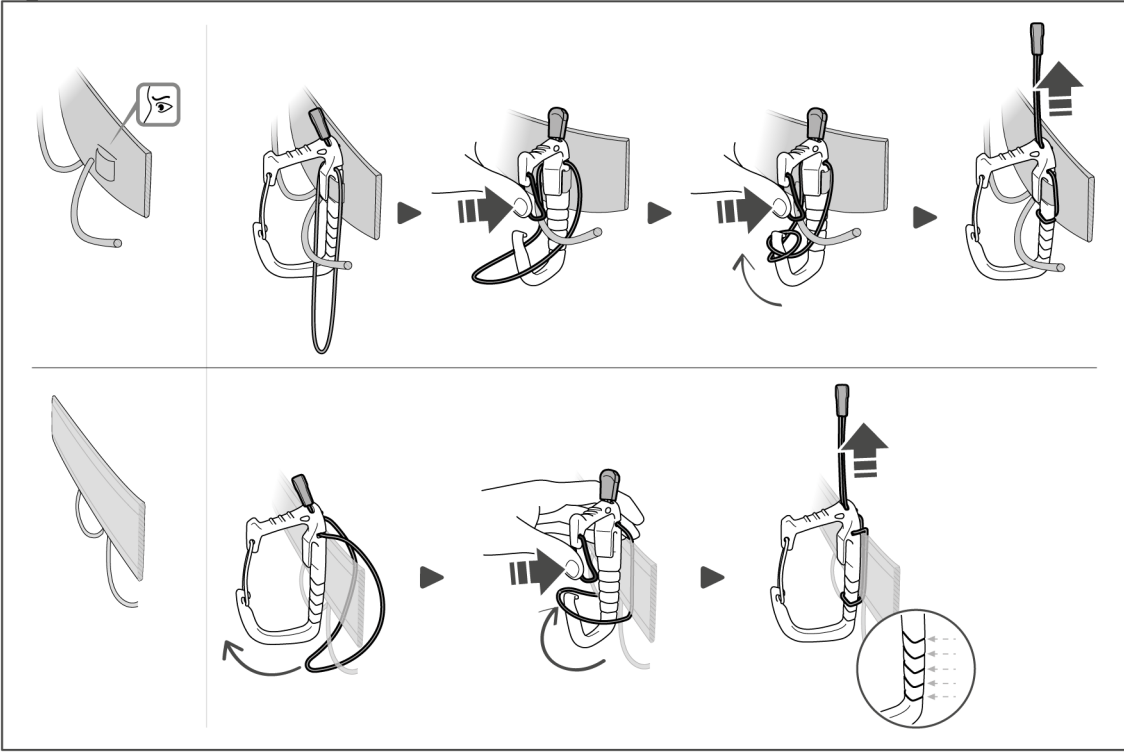

Installing the CARITool EVO on the harness
Installation du CARITool EVO sur le harnais

Sorting and removing an ice screw
Trier et prendre une broche

EN

Tool holder accessory

Warning - danger of death: do not use a CARITOOL EVO to tie in or tether yourself. The CARITOOL EVO is not a connector. This product is not personal protective equipment (PPE).