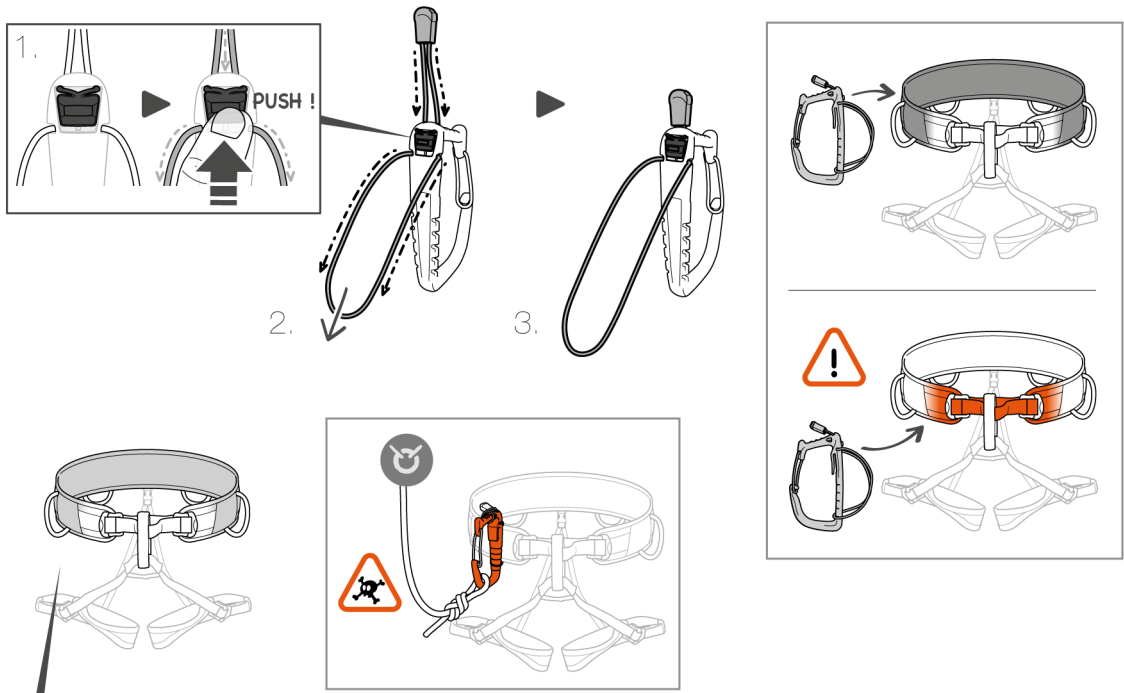

Installing the CARITool EVO on the harness
Installation du CARITool EVO sur le harnais

Sorting and removing an ice screw
Trier et prendre une broche

EN

Tool holder accessory

Warning - danger of death: do not use a CARITOOL EVO to tie in or tether yourself. The CARITOOL EVO is not a connector. This product is not personal protective equipment (PPE).