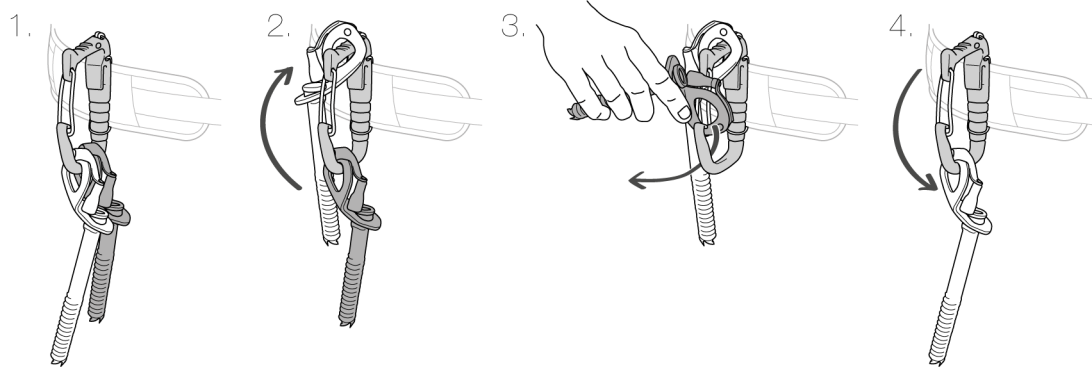

Installing the CARITool EVO on the harness
Installation du CARITool EVO sur le harnais

Sorting and removing an ice screw
Trier et prendre une broche

EN

Tool holder accessory

Warning - danger of death: do not use a CARITOOL EVO to tie in or tether yourself. The CARITOOL EVO is not a connector. This product is not personal protective equipment (PPE).